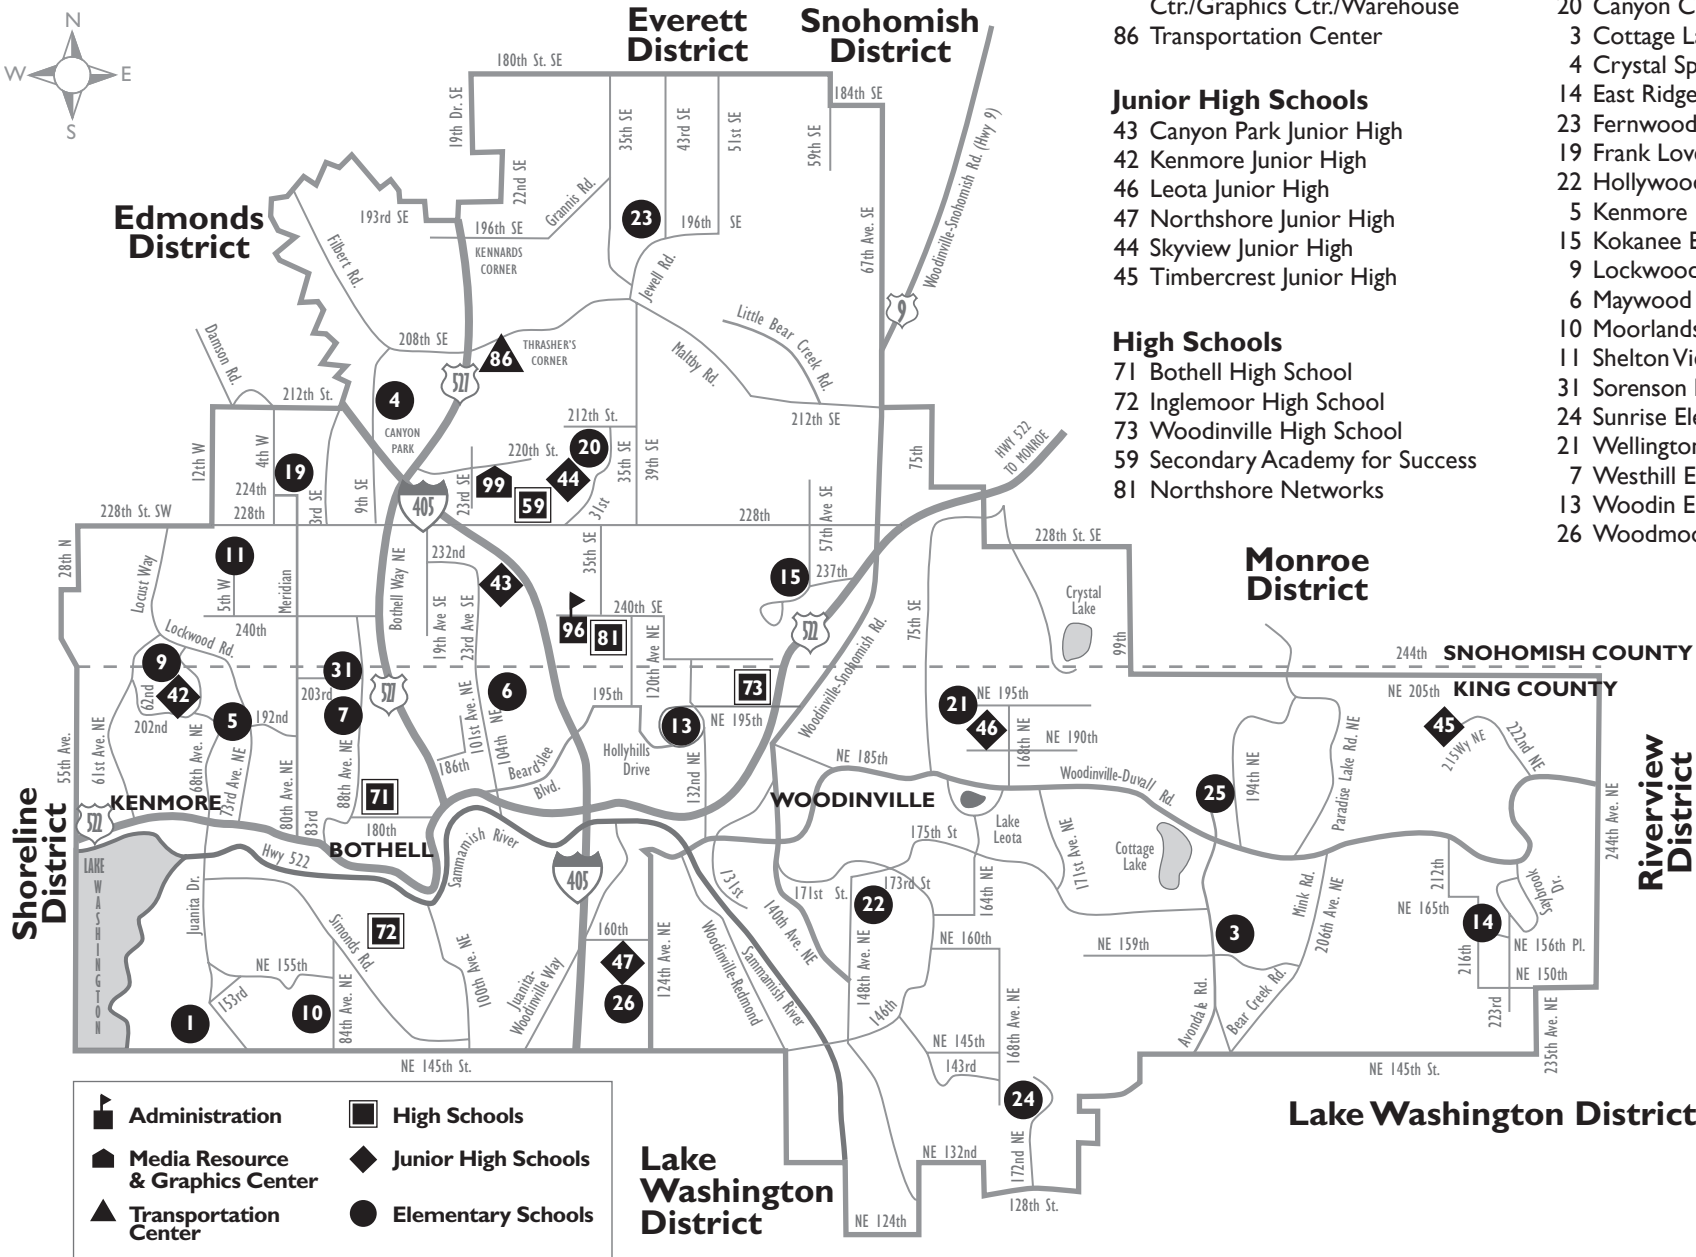

# Northshore School District

## Administrative/Resources

- 96 Administration Bldg.
- 99 Support Services/Media Resource Ctr./Graphics Ctr./Warehouse
- 86 Transportation Center

## Junior High Schools

- 43 Canyon Park Junior High
- 42 Kenmore Junior High
- 46 Leota Junior High
- 47 Northshore Junior High
- 44 Skyview Junior High
- 45 Timbercrest Junior High

## Elementary Schools

- 1 Arrowhead Elementary
- 25 Bear Creek Elementary
- 20 Canyon Creek Elementary
- 3 Cottage Lake Elementary
- 4 Crystal Springs Elementary
- 14 East Ridge Elementary
- 23 Fernwood Elementary
- 19 Frank Love Elementary
- 22 Hollywood Hill Elementary
- 5 Kenmore Elementary
- 15 Kokanee Elementary
- 9 Lockwood Elementary
- 6 Maywood Hills Elementary
- 10 Moorlands Elementary
- 11 Shelton View Elementary
- 31 Sorenson Early Childhood Ctr.
- 24 Sunrise Elementary
- 21 Wellington Elementary
- 7 Westhill Elementary
- 13 Woodin Elementary
- 26 Woodmoor Elementary