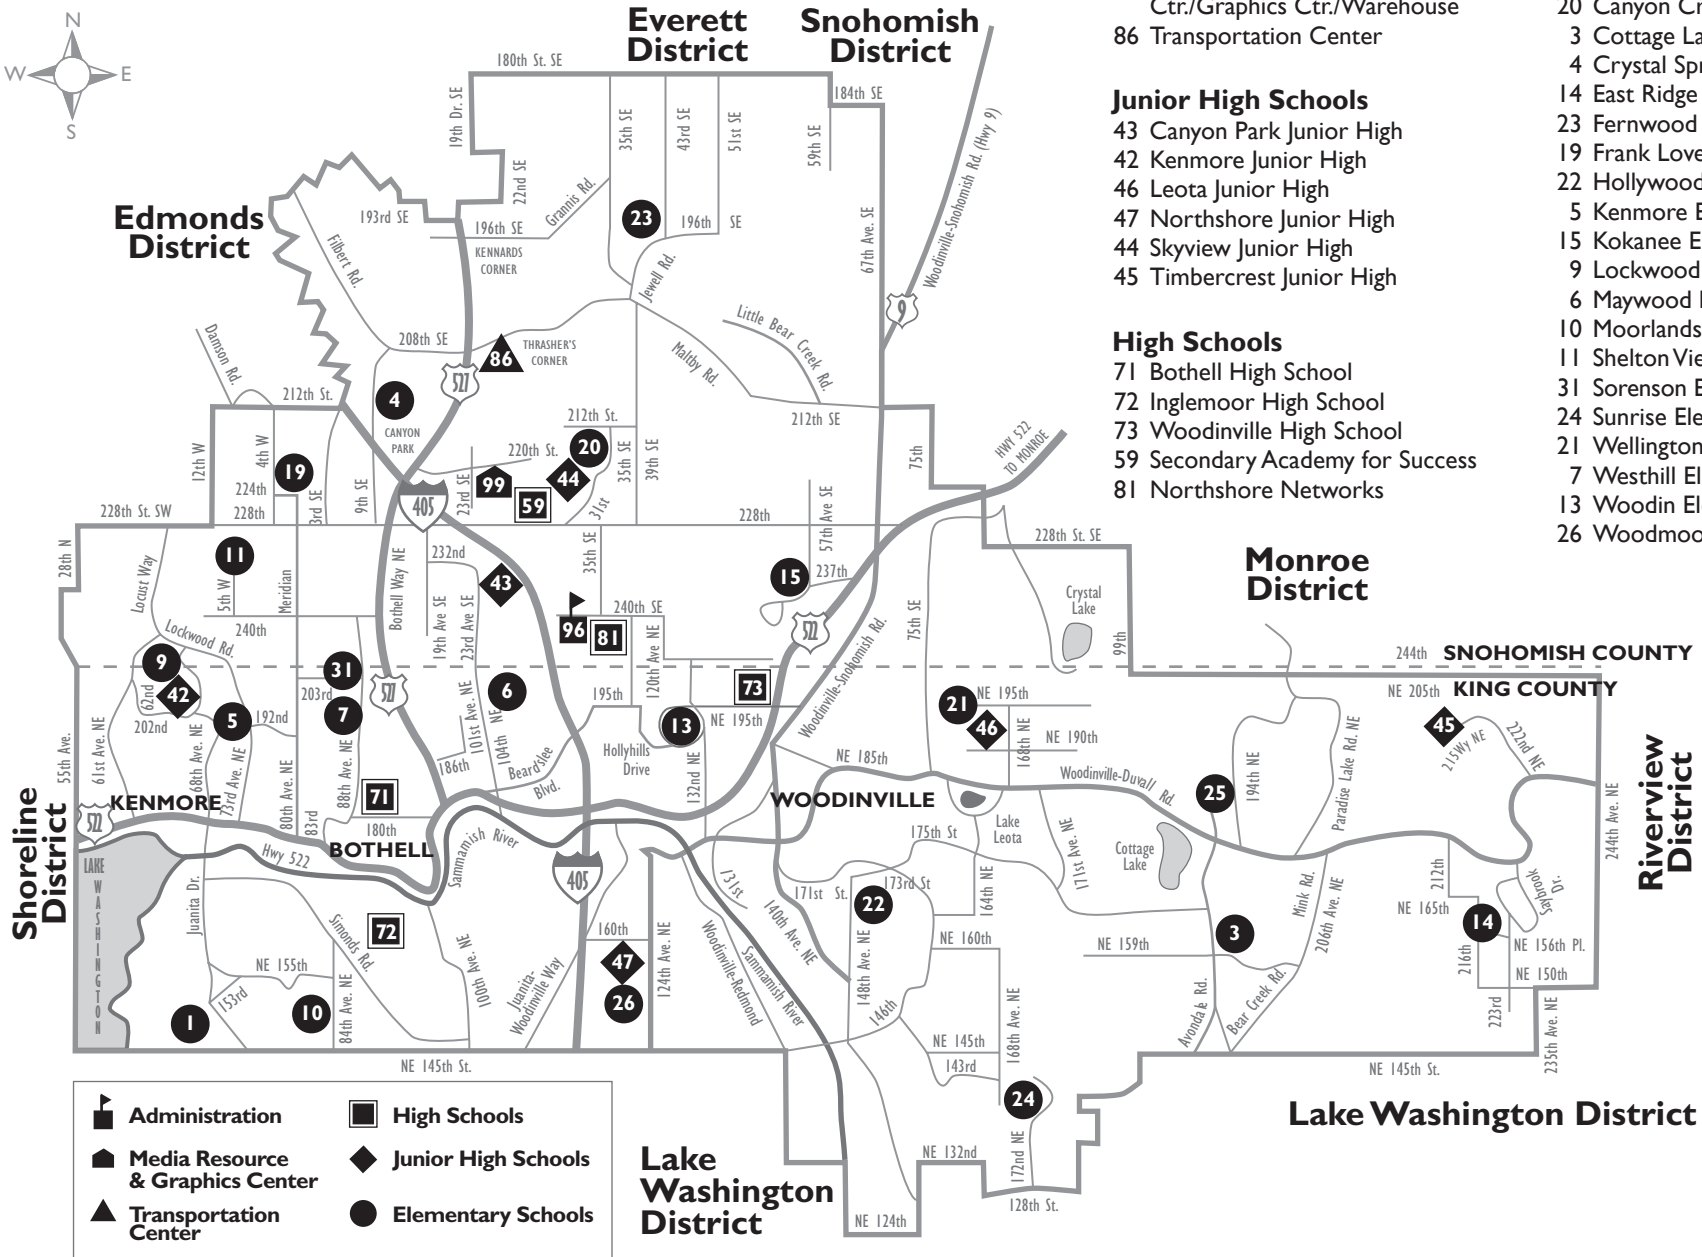

Northshore School District

Administrative/Resources

- 96 Administration Bldg.
- 99 Support Services/Media Resource Ctr./Graphics Ctr./Warehouse
- 86 Transportation Center

Junior High Schools

- 43 Canyon Park Junior High
- 42 Kenmore Junior High
- 46 Leota Junior High
- 47 Northshore Junior High
- 44 Skyview Junior High
- 45 Timbercrest Junior High

High Schools

- 71 Bothell High School
- 72 Inglemoor High School
- 73 Woodinville High School
- 59 Secondary Academy for Success
- 81 Northshore Networks

Elementary Schools

- 1 Arrowhead Elementary
- 25 Bear Creek Elementary
- 20 Canyon Creek Elementary
- 3 Cottage Lake Elementary
- 4 Crystal Springs Elementary
- 14 East Ridge Elementary
- 23 Fernwood Elementary
- 19 Frank Love Elementary
- 22 Hollywood Hill Elementary
- 5 Kenmore Elementary
- 15 Kokanee Elementary
- 9 Lockwood Elementary
- 6 Maywood Hills Elementary
- 10 Moorlands Elementary
- 11 Shelton View Elementary
- 31 Sorenson Early Childhood Ctr.
- 24 Sunrise Elementary
- 21 Wellington Elementary
- 7 Westhill Elementary
- 13 Woodin Elementary
- 26 Woodmoor Elementary